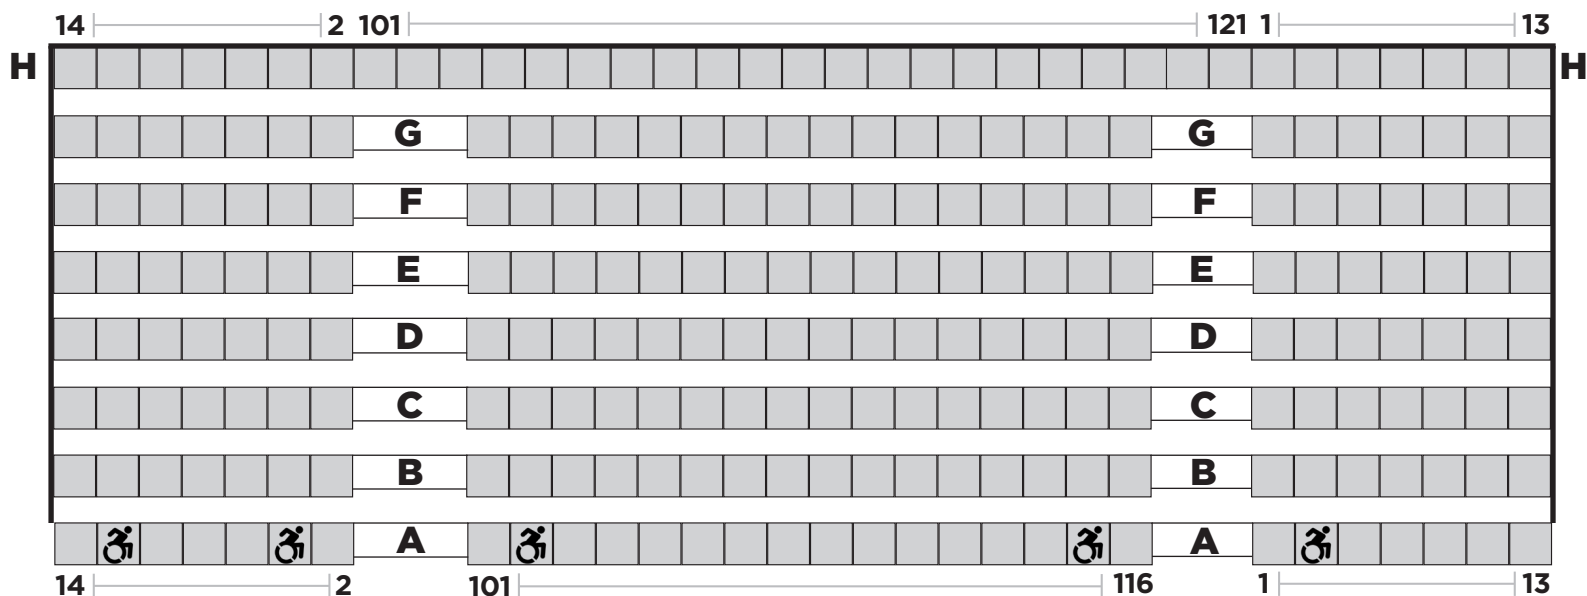

## Seating Chart at the Daryl Roth Theatre

- There are no steps to access row A. There are steps to each row from B to H.
- There are hand railings up both sets of steps from rows B to H.
- Seats 13 and 14 are not aisle seats in rows B to H.
- Seats A4, A12, A102, A115 and A3 are wheelchair accessible and are each next to a companion seat.