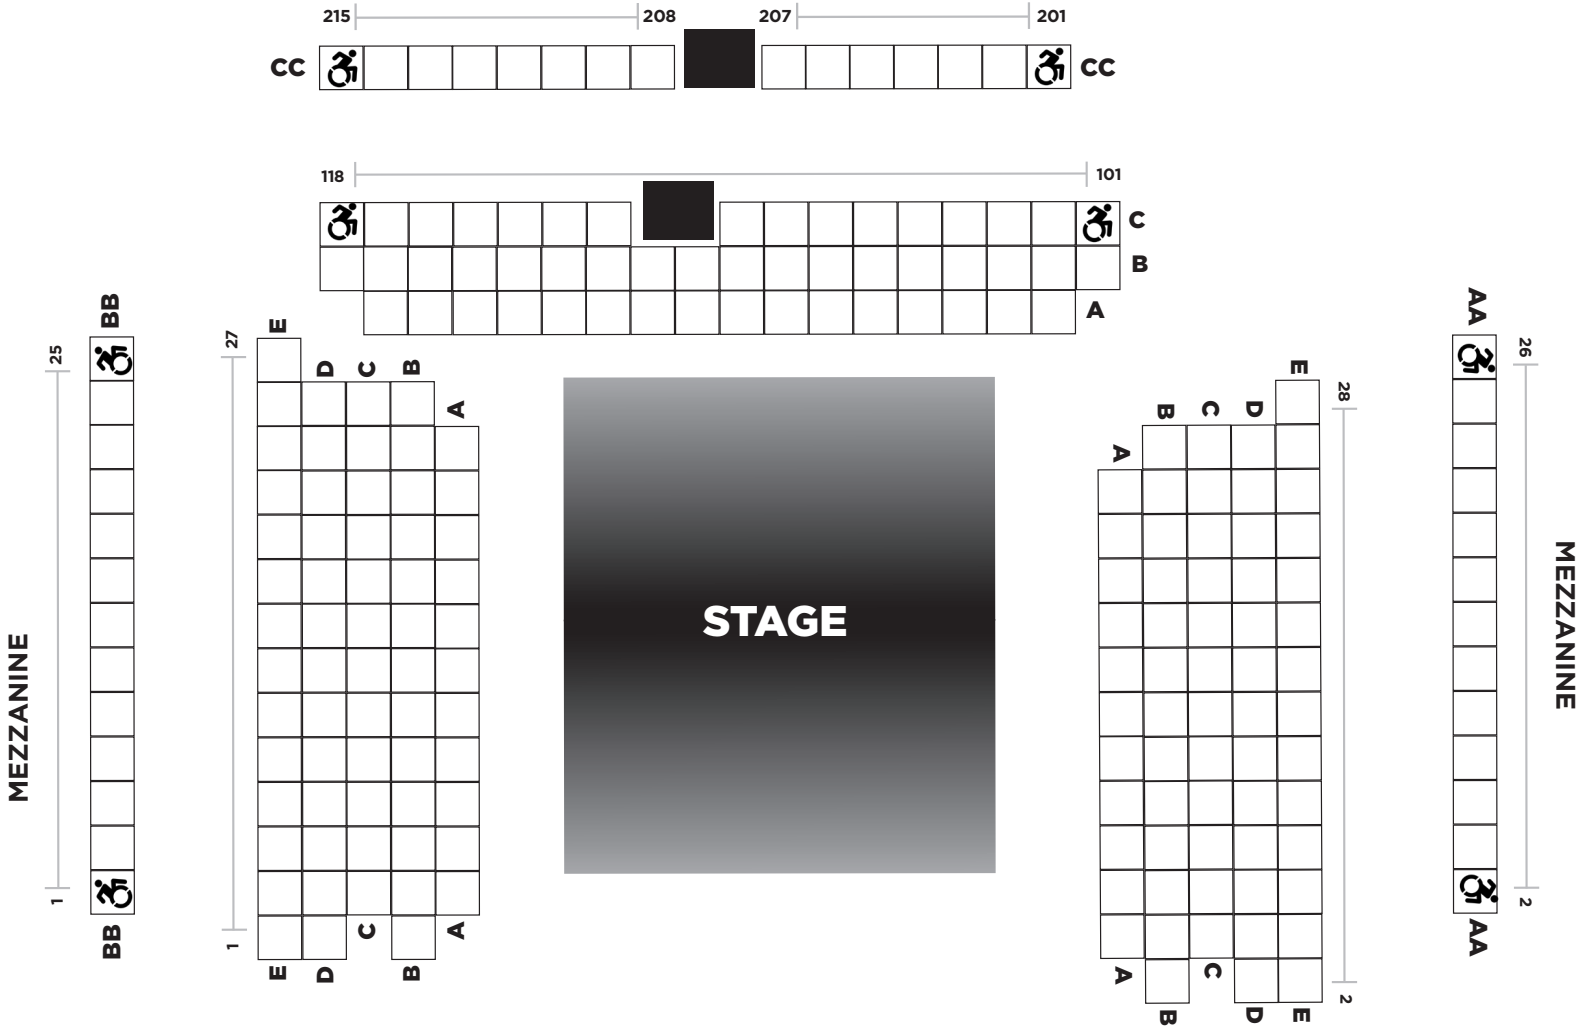

BOB & CAROL & TED & ALICE

Seating Chart

- There is a lift to access seats in the mezzanine.
- Accessible seating locations may vary by performance date but are indicated on the seating chart online by a wheelchair icon.
- There are no steps to access seats in row C in the center or side sections. Every other row requires stairs up or down to access.
- Breaks in rows indicate a column. Those seat numbering is consecutive, but the seats are not next to each other.